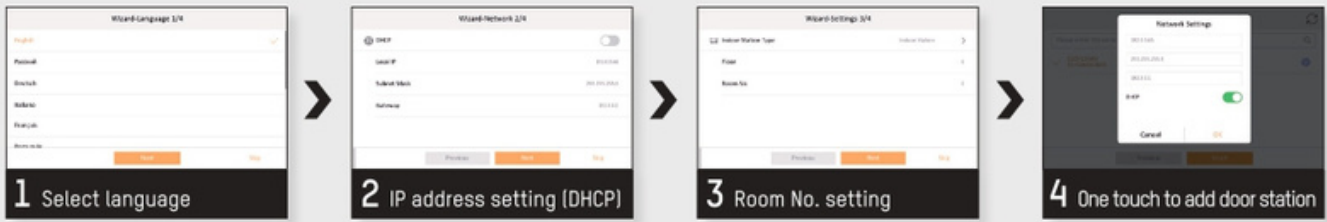

PRODUCT HIGHLIGHTS

4-STEP CONFIGURATION INSTRUCTION